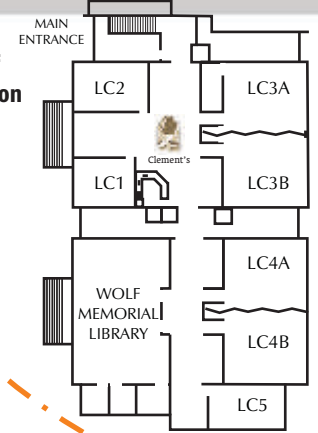

PLBC Campus Map

66A Avenue

- A** Reception
Administration Offices
Student Life Office
Distance Education
Video Production
- B** A-Frame Lounge
The Dormitory Lounge
- C** Boys Dormitory (Main Floor)
East Wing of Ground Level
- D** Girls Dormitory (2nd Floor)
- E** Activity Room
Entrance at Resident Parking Level
- F** Coin Laundry
Auxiliary Offices
Classrooms

(15030)
Offices, Dorms
& Classrooms

150th Street (Private Driveway)

College Parking
Residence Parking

Volleyball

Sports Field

(15100)
Bible Fellowship
& Regent Academy

Rolf K.
McPherson
Centre

Church
Parking
(East Parking)

Lower Floor of
Rolf K. McPherson
Centre

Campus House

IMM

6543 152 St.

152 Street

Basement

Main Floor (Ground Level)

Upper Floor (2nd Floor)

- G** Rolf K. McPherson Centre (Classrooms)
Wolf Memorial Library
Clement's Coffee Bar &
Madge Meadwell Commons (Lounge)
Computer Lab
- J** Chapel

Located in the lower floor of the
Rolf K. McPherson Centre