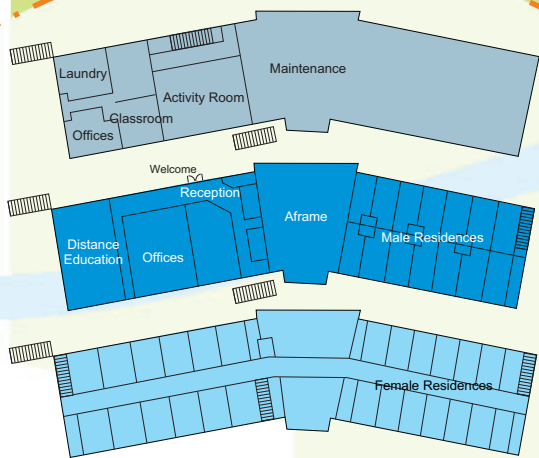

PLBC Campus Map

66A Avenue

- A** Reception
Administration Offices
Student Life Office
Distance Education
Video Production
- B** A-Frame Lounge
The Dormitory Lounge
- C** Boys Dormitory (Main Floor)
East Wing of Ground Level
- D** Girls Dormitory (2nd Floor)
- E** Activity Room
Entrance at Resident Parking Level
- F** Coin Laundry
Auxiliary Offices
Classrooms

Lower Floor of
Rolf K. McPherson
Centre

Campus House

IMM

6543 152 St.

152 Street

Basement

Main Floor (Ground Level)

Upper Floor (2nd Floor)

- G** Rolf K. McPherson Centre (Classrooms)
Wolf Memorial Library
Clement's Coffee Bar &
Madge Meadwell Commons (Lounge)
Computer Lab
- J** Chapel

Located in the lower floor of the
Rolf K. McPherson Centre

- H** Bible Fellowship Offices
Home to the Pastors of Bible
Fellowship Foursquare Church
- I** Fireside Room
Enter by the lower
floor of the East side.

- K** Cafeteria
Dining Room

- L** Gymnasium
Intramurals and Sunday
morning Bible Fellowship
services